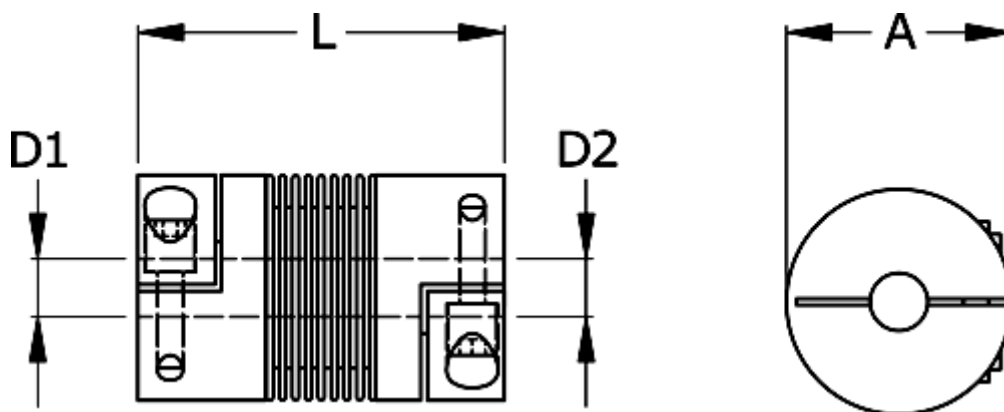

# Data Sheet

Article number: 3330414001685050

Description: Bellow coupling type 4 size 1400  
Length 168 mm, bore 50/50 mm

## Measures

A	= 157
D1	= 50
D2	= 50
L	= 168
Nom. torque NM (Tkn)	= 1400